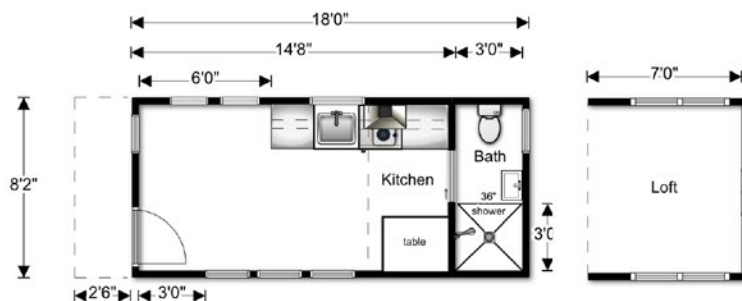

INTRODUCING THE LINCOLN PEAK 18'

BY TINY MOUNTAIN HOUSES

CERTIFIED RECREATIONAL VEHICLE – DOT APPROVED

THIS BEAUTIFUL HAND CRAFTED HOME IS WELL APPOINTED WITH

- Barrel roof
- Metal roof
- 30" entry overhang w/ chain accents
- Custom window package
- Dual glazed, vinyl, low-e. Argon gas filled, residential windows
- Board and Batt exterior with Cedar accents
- LP 40 year hardboard siding with LP rough sawn trim
- 30 Amp main electrical service w/ 25' power cord
- Craftsman exterior door w/ custom paint
- Specialty exterior lights
- Metal window and door flashing throughout
- Whole house wrap
- One Exterior GFCI
- Insulation: R-15 walls and ceiling, R-13 in the floor
- 10 Gallon propane/ electric combination water heater
- Under the counter stainless finish refrigerator
- Two Burner electric glass cooktop - black
- Wall mounted electric heater
- Residential stainless steel kitchen sink w/ gooseneck pullout faucet
- 24" black range hood
- Laminate countertops w/ tile backsplash
- Custom butcher block black walnut shelving w/ chain accent
- Specialty finish kitchen cabinets
- Madura style cabinet hardware
- Full-depth drawer guides
- Butcher block black walnut floating table w/ chain supports
- Propane prep with tank shelf, housing and regulator
- White bead board interior walls
- Weathered grey finish ceilings
- Weathered grey trim package throughout
- Pocket door to bath
- 36" fiberglass one piece shower
- Petite sink w/ contemporary faucet
- Residential toilet
- Trimmed mirror over sink
- Rolled vinyl flooring
- Pine T & G flooring in loft
- Wire and brace for a ceiling fan
- Three way electrical switches to sleeping loft

8'6" WIDE X 18' LONG X 13'6" TALL
APPROXIMATELY 210 SQ. FT.
6,600 LB. DRY WEIGHT

VALUE SERIES PRICE
\$49,995*

*Plus freight and applicable taxes. Furnishing & décor items not included

INCLUDES **FREE**

Tomorrow
SLEEP