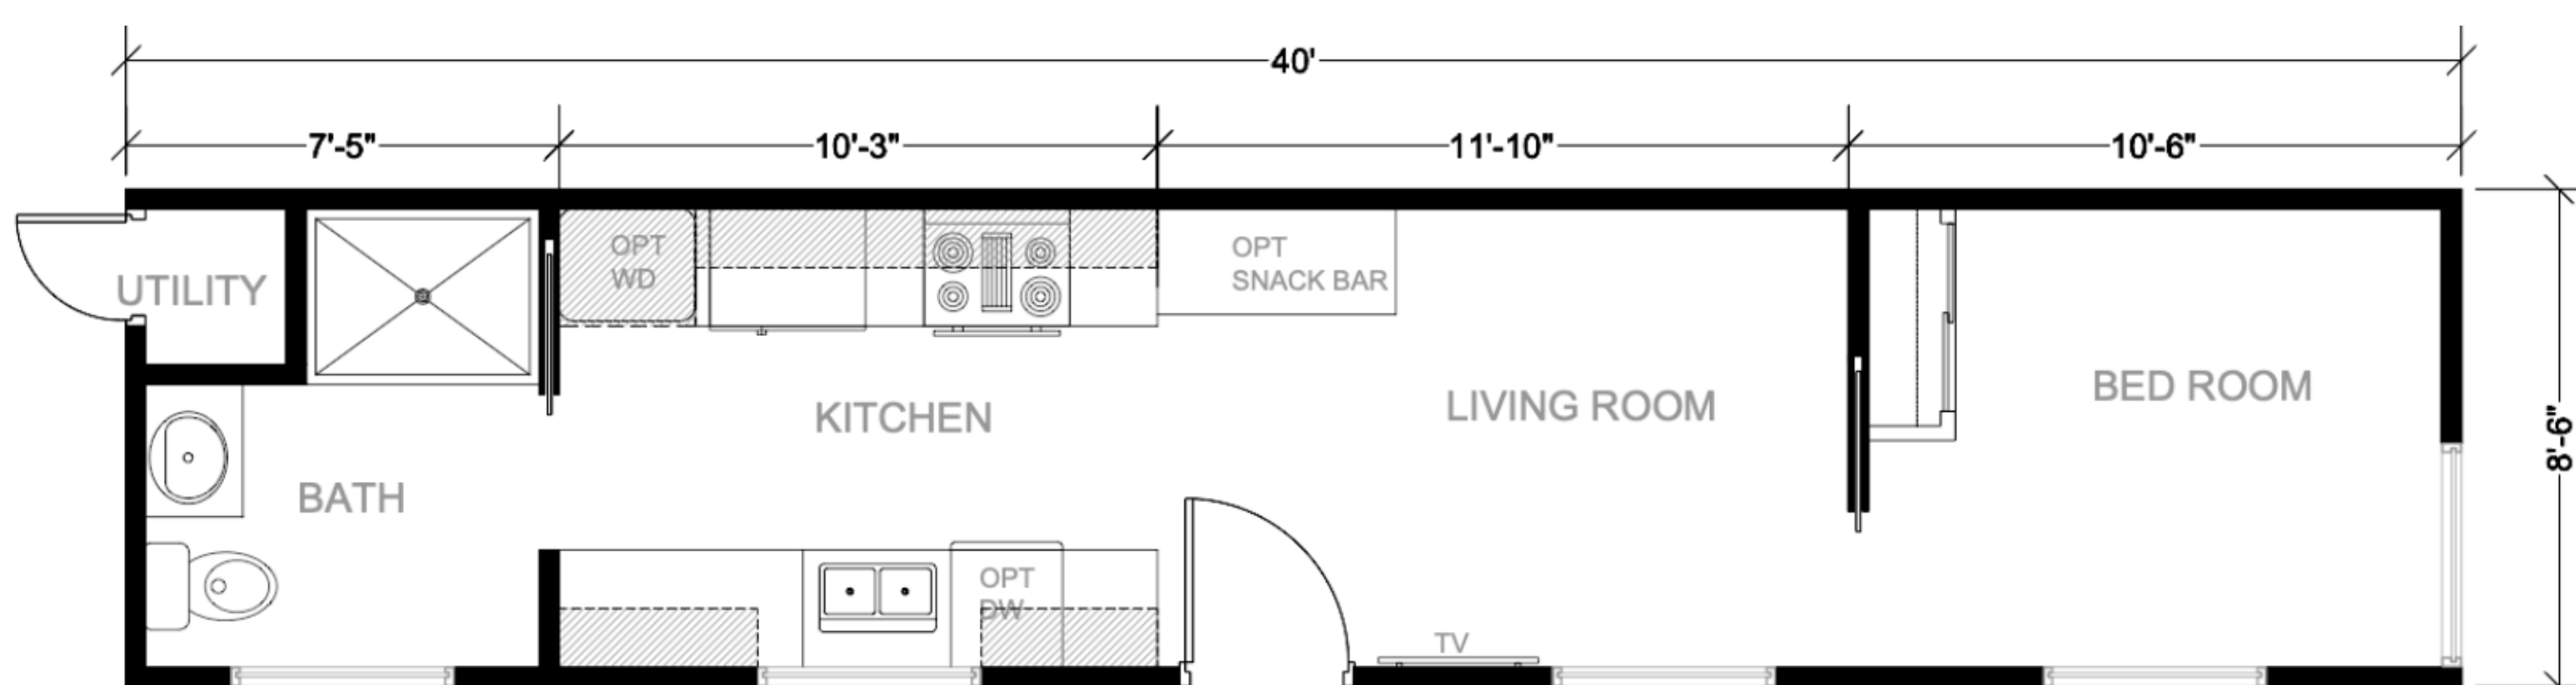

COTTAGE RANCHER SERIES

COLUMBIA 40'

BY TINY MOUNTAIN HOUSES
RECREATIONAL VEHICLE- DOT COMPLIANT

THIS BEAUTIFUL HAND CRAFTED MODEL HOME IS WELL APPOINTED WITH

**8'6" WIDE X 40'
LONG X 13'5" TALL
APPROXIMATELY 340
SQ. FT. | 16,600 LB.
DRY WEIGHT**