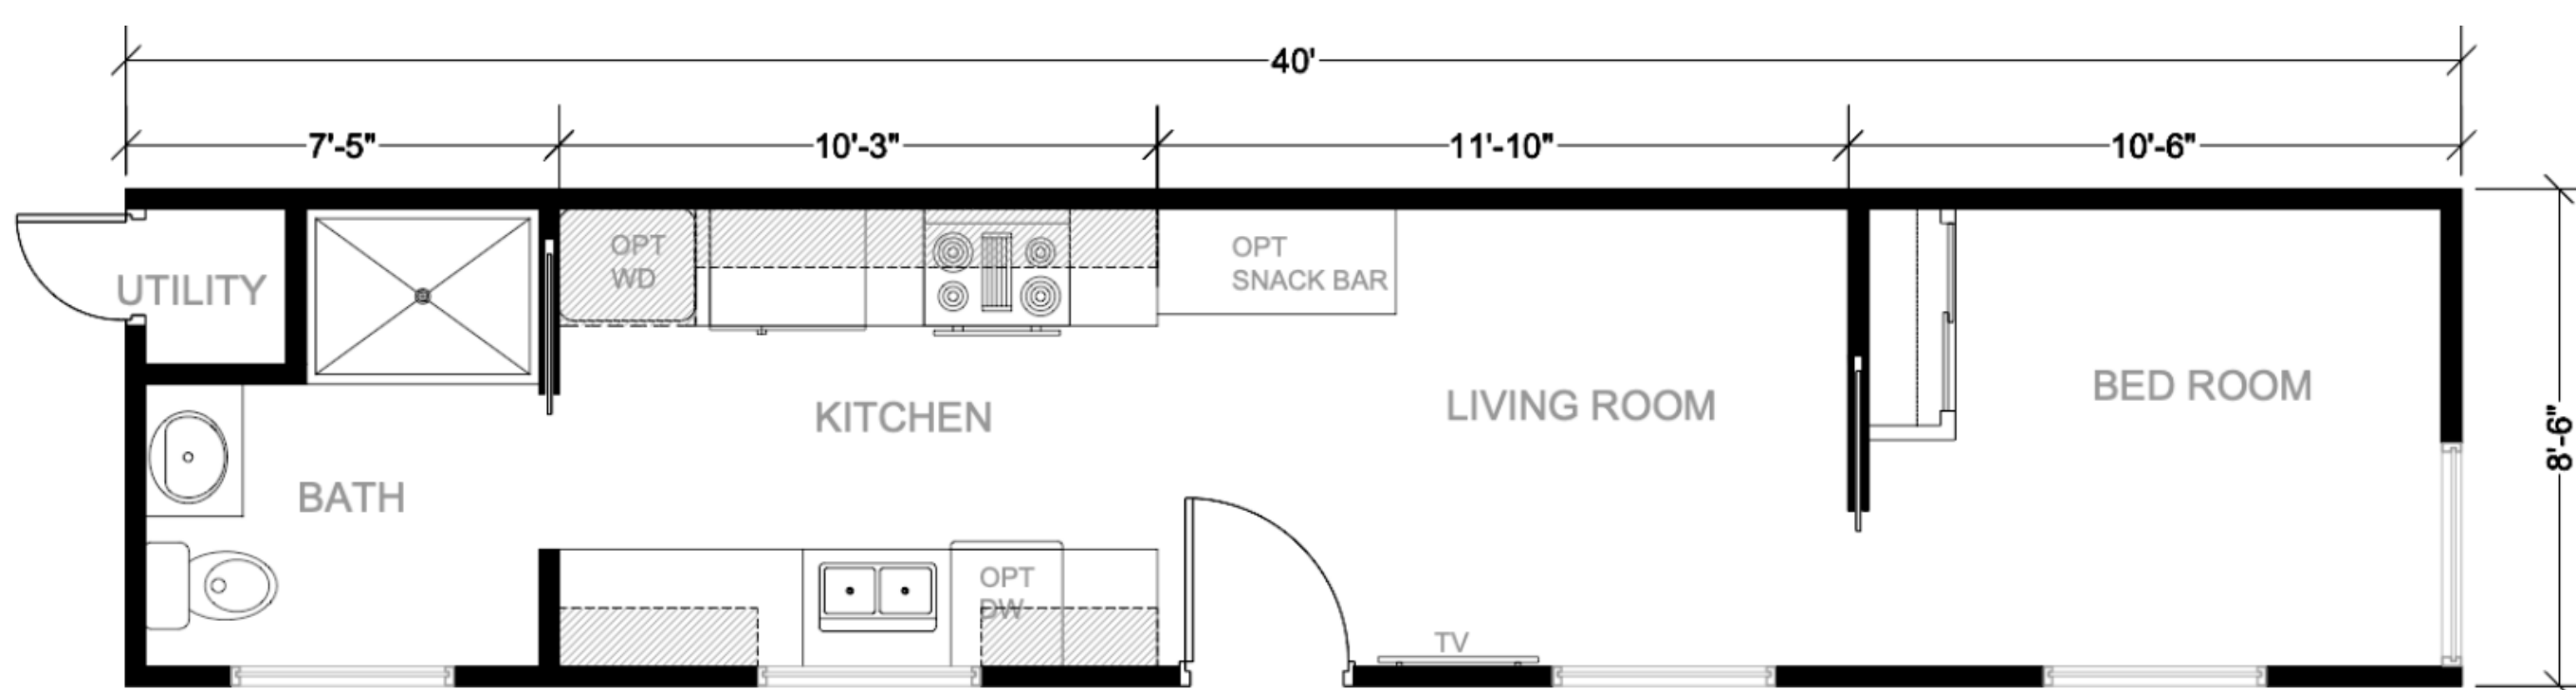

# COLUMBIA 40'

BY TINY MOUNTAIN HOUSES  
RECREATIONAL VEHICLE- DOT COMPLIANT

**THIS BEAUTIFUL HAND CRAFTED MODEL HOME IS WELL APPOINTED WITH**

**8'6" WIDE X 40'  
LONG X 13'5" TALL  
APPROXIMATELY 340  
SQ. FT. | 16,600 LB.  
DRY WEIGHT**