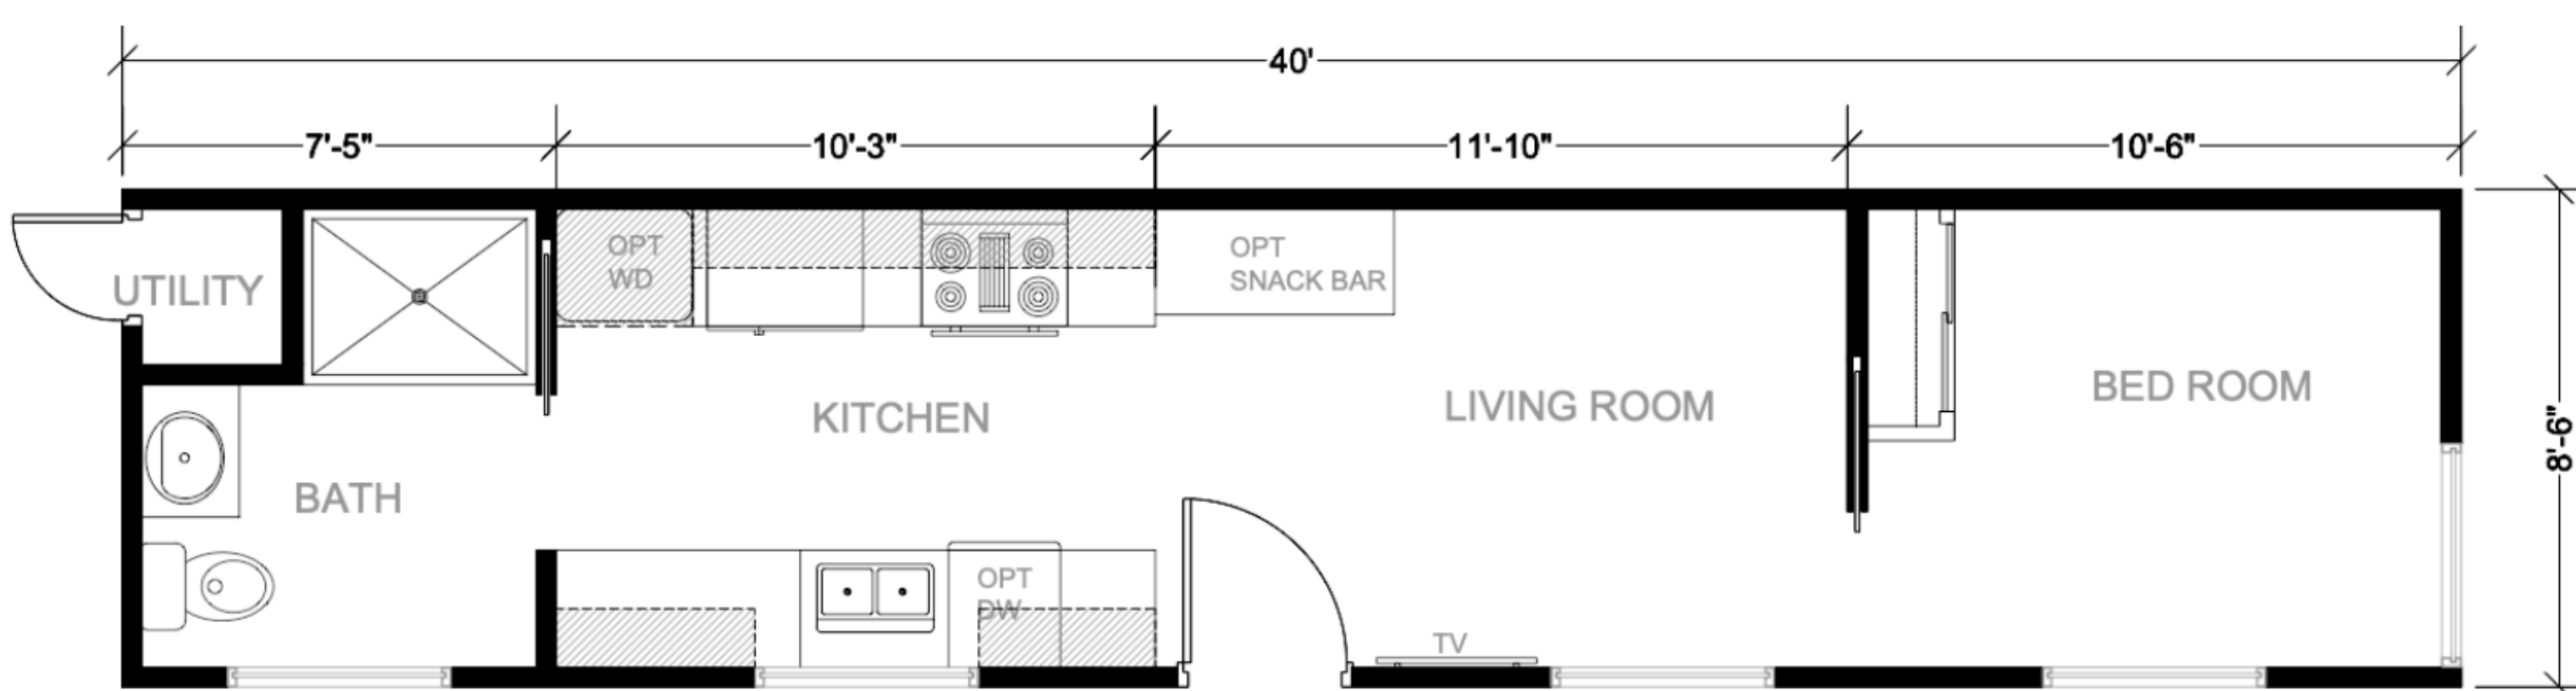

# COLUMBIA 40'

BY TINY MOUNTAIN HOUSES  
RECREATIONAL VEHICLE- DOT COMPLIANT

**THIS BEAUTIFUL HAND CRAFTED MODEL HOME IS WELL APPOINTED WITH**

**8'6" WIDE X 40'  
LONG X 13'5" TALL  
APPROXIMATELY 340  
SQ. FT. | 16,600 LB.  
DRY WEIGHT**